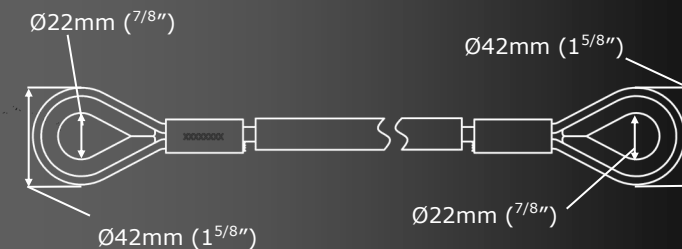

## Data Sheet

climb. work. rescue.

# ISC

SOLUTIONS IN METAL

ISC Wire Strops are manufactured from Galvanised Steel, fitted with Thimble eyes and a protective PVC cover. They are available in a range of standard lengths, 100cm, 150cm and 200cm (bespoke lengths available on request).

<b>WS100</b>	100cm (4")
Weight	502g (18oz)
<b>WS150</b>	150cm (5 <sup>15</sup> / <sub>16</sub> ")
Weight	780g (28oz)
<b>WS200</b>	200cm (7 <sup>7</sup> / <sub>8</sub> ")
Weight	998g (35oz)
<b>Standards</b>	EN795 Class B
<b>MBS</b>	25kN (5620lbf)