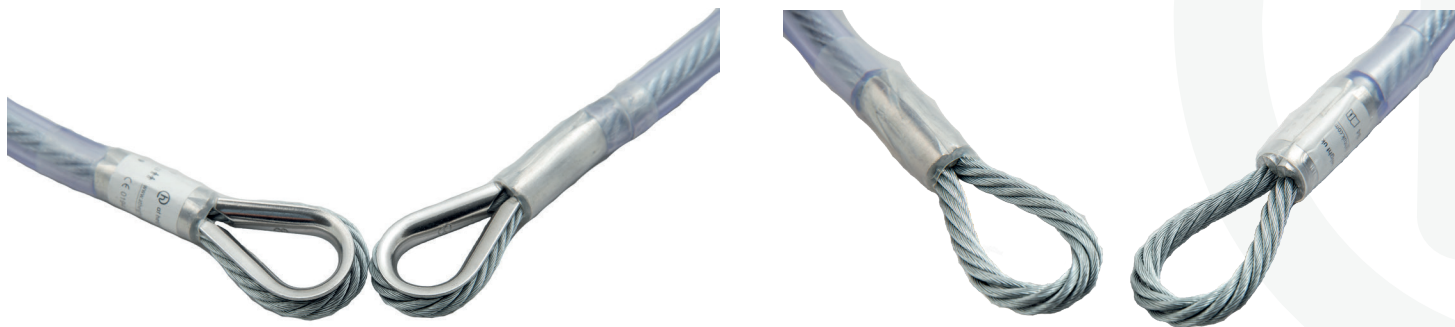

## Wire Anchor Sling WASG / WASS

### Product Description

WASG/WASS is the range of wire anchor slings from At Height Ltd. These products are designed and tested to EN795:B for one person use and to PD CEN/TS 16415:2013 for two person use in the event of a rescue. Each WAS is covered in a clear heavy duty PVC tubing and is individually serial numbered.  
Can be EAZYID enabled.

### WASGxxx

\*WASG supplied with soft eye or thimble eye  
Wire Cable Type 7mm Galvanised Wire  
Overall Length 0.5m / 1m / 1.5m / 2m / 3m / 4m

### WASSxxx

\*WASS supplied with thimble eye only  
Wire Cable Type 8mm Stainless Steel Wire  
Overall Length 1m / 1.5m / 2m

at height uk  
[www.atheightuk.com](http://www.atheightuk.com)  
[info@atheightuk.com](mailto:info@atheightuk.com)