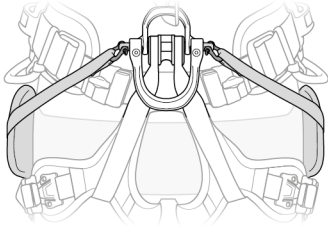

(3)

(4)

PETZL
F-38920 Crolles
[PETZL.COM](https://www.petzl.com)
ISO 9001
© Petzl
Made in Romania

Sustaining our Community
Au service de la Communauté
FONDATION-PETZL.ORG

Installation on the gated ventral attachment point, with shackles

Installation sur point d'attache ventral ouvrable avec manilles

----- Or / ou -----

➡ **i** **ASTRO BOD FAST**
ASTRO SIT FAST

Installation on the textile connection point

Installation sur point d'accroche textile