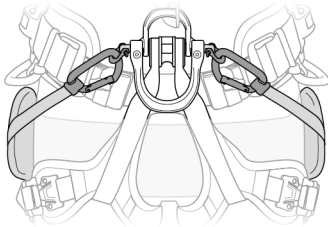

(3)

(4)

PETZL
F-38920 Crolles
[PETZL.COM](https://www.petzl.com)
ISO 9001
© Petzl
Made in Romania

Sustaining our Community
Au service de la Communauté
FONDATION-PETZL.ORG

Installation on the gated ventral attachment point, with shackles

Installation sur point d'attache ventral ouvrable avec manilles

----- Or / ou -----

➡ **i** **ASTRO BOD FAST**
ASTRO SIT FAST

Installation on the textile connection point

Installation sur point d'accroche textile