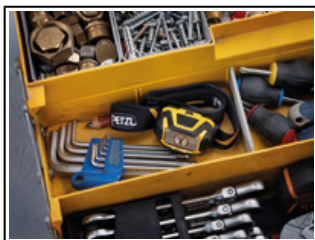

## ARIA® 1

Casting 350 lumens, the ARIA® 1 compact headlamp was specifically designed to be used by tradespeople and maintenance professionals. Durable, it is fall and impact resistant. It is also waterproof and dustproof, making it suitable for various work conditions. Easy to use, with a single button for controlling all lamp functions. The uniform flood beam offers comfortable close-range vision. It is convenient and can be worn on the head, around the neck, and on different types of helmets, using mounting plates that are available as accessories. ARIA® 1 comes with three standard batteries and is also compatible with the CORE rechargeable battery, with its HYBRID CONCEPT design.

Compact, the ARIA® 1 headlamp can be easily stored in a toolbox.

The wide, uniform beam provides comfortable lighting for close-range work.

Dustproof and waterproof (IP67), impact resistant (IK07), and fall resistant up to 2 meters, the headlamp is ideal for professional work conditions.