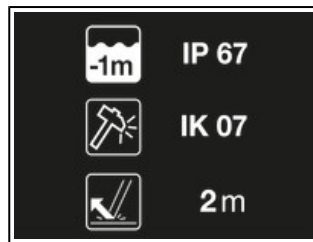

## ARIA® 2R

Casting 600 lumens, the compact and rechargeable ARIA® 2R headlamp was specifically designed to be used by tradespeople and maintenance professionals. Durable, it is fall and impact resistant. It is also waterproof and dustproof, making it suitable for various work conditions. Easy to use, with a single button for controlling all lamp functions. The wide, uniform beam provides comfortable proximity lighting and the mixed beam makes moving around easier. It is convenient and can be worn on the head, around the neck, and on different types of helmets, using mounting plates that are available as accessories. ARIA® 2R comes with the CORE rechargeable battery and also works with three standard batteries, thanks to its HYBRID CONCEPT design.

Compact, the ARIA® 2R headlamp can be easily stored in a toolbox.

The wide, uniform beam provides comfortable lighting for close-range work and the mixed beam makes moving around easier.

Dustproof and waterproof (IP67), impact resistant (IK07), and fall resistant up to 2 meters, the headlamp is ideal for professional work conditions.

## Specification

- Brightness: 600 lumens (ANSI/PLATO FL 1)
- Beam pattern: Flood, mixed
- Weight: 95g
- Watertightness: IP67
- Impact resistance: IK07 (EN/IEC 62262)
- Fall resistance: 2 meters (ANSI/PLATO FL 1)
- Energy: 1250 mAh / 3,6 V / 4,5 Wh CORE rechargeable battery (included)
- Battery compatibility: Alkaline, lithium, or Ni-MH rechargeable
- Certification(s): CE, UKCA
- Recharge time: 3h30