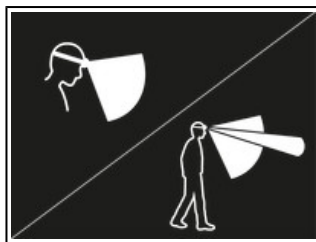

## ARIA® 2R

Casting 600 lumens, the compact and rechargeable ARIA® 2R headlamp was specifically designed to be used by tradespeople and maintenance professionals. Durable, it is fall and impact resistant. It is also waterproof and dustproof, making it suitable for various work conditions. Easy to use, with a single button for controlling all lamp functions. The wide, uniform beam provides comfortable proximity lighting and the mixed beam makes moving around easier. It is convenient and can be worn on the head, around the neck, and on different types of helmets, using mounting plates that are available as accessories. ARIA® 2R comes with the CORE rechargeable battery and also works with three standard batteries, thanks to its HYBRID CONCEPT design.

Compact, the ARIA® 2R headlamp can be easily stored in a toolbox.

The wide, uniform beam provides comfortable lighting for close-range work and the mixed beam makes moving around easier.

Dustproof and waterproof (IP67), impact resistant (IK07), and fall resistant up to 2 meters, the headlamp is ideal for professional work conditions.