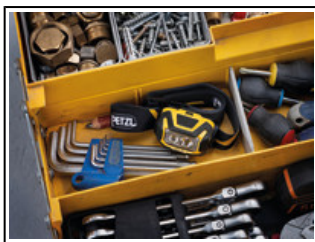

## ARIA® 2R

Casting 600 lumens, the compact and rechargeable ARIA® 2R headlamp was specifically designed to be used by tradespeople and maintenance professionals. Durable, it is fall and impact resistant. It is also waterproof and dustproof, making it suitable for various work conditions. Easy to use, with a single button for controlling all lamp functions. The wide, uniform beam provides comfortable proximity lighting and the mixed beam makes moving around easier. It is convenient and can be worn on the head, around the neck, and on different types of helmets, using mounting plates that are available as accessories. ARIA® 2R comes with the CORE rechargeable battery and also works with three standard batteries, thanks to its HYBRID CONCEPT design.

Compact, the ARIA® 2R headlamp can be easily stored in a toolbox.

The wide, uniform beam provides comfortable lighting for close-range work and the mixed beam makes moving around easier.

Dustproof and waterproof (IP67), impact resistant (IK07), and fall resistant up to 2 meters, the headlamp is ideal for professional work conditions.